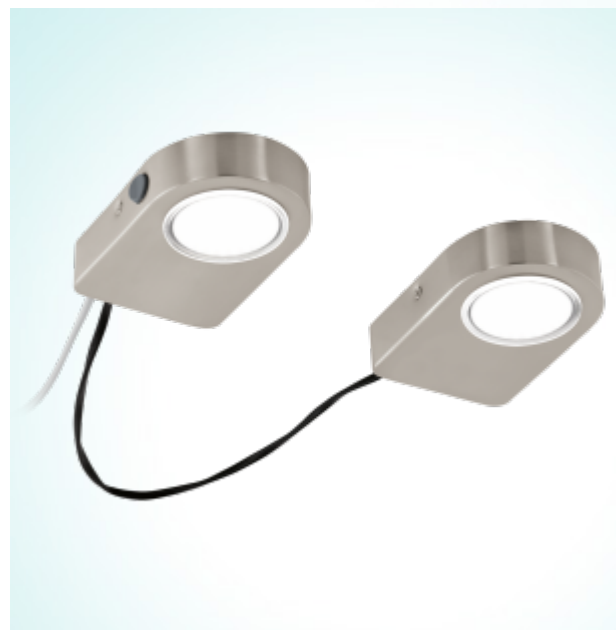

94514

LAVAIO

General Information

Article:	94514
Lighting Type:	under cabinet luminaire
Collection:	Style
EAN Code:	9002759945145

Dimensions

Depth:	90 mm
Width:	140 mm
Height:	30 mm
Weight:	0.654 kg

Illuminant

Socket:	LED
Illuminant:	LED-MODUL
Delivery:	incl.
Wattage:	2x 3,7W
Luminous Flux:	560 lm
Luminous Colour:	3000K warm white
Average Lifetime:	25,000 h
Energy Efficiency:	A+
Info on Dimmer:	more Information

Material & Colour

Enclosure Material:	steel
Enclosure Colour:	satin nickel

Functionality

Switch:	rocker

Technical Information

Protection Rating:	IP20
Protection Class:	2
Line Voltage:	220-230V,50/60Hz
Operation Voltage:	220-230V,50/60Hz

LED

Technical changes reserved